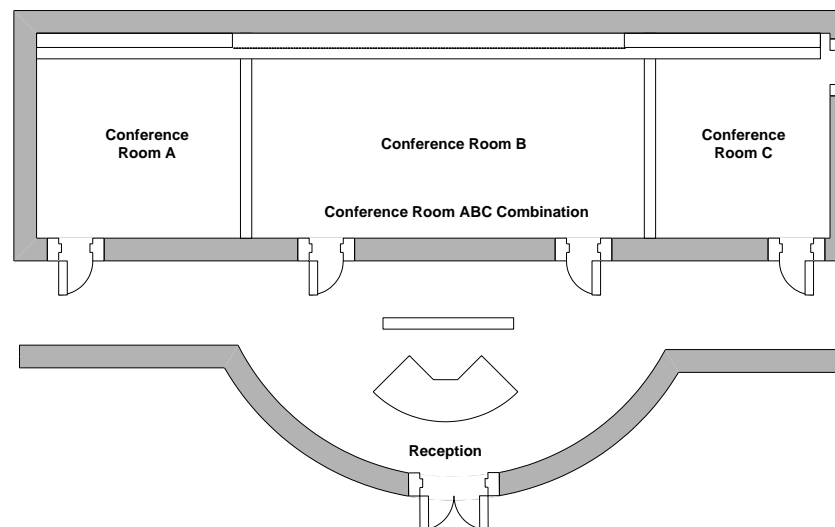

ROOM STYLES

ROOM DIMENSIONS / SEATING CAPACITY / PRICING

Room Name	Conference Room A	Conference Room B	Conference Room C	Conference Room A/B or B/C	Conference Room ABC
Room Type	Small	Medium	Small	Large	Large
Capacity - determined by layout	12	20	12	30	50
Square Footage	416	700	350	1,100	2,900
Length & Width	25' X 16'	25' X 28'	25' X 14'	25' X 44'	25' X 116'
Pricing / day	\$600	\$650	\$600	\$750	\$1000

FLOOR PLAN

*Please note that after 6:00 PM, there is an additional charge for HVAC services at \$110.00 per hour.