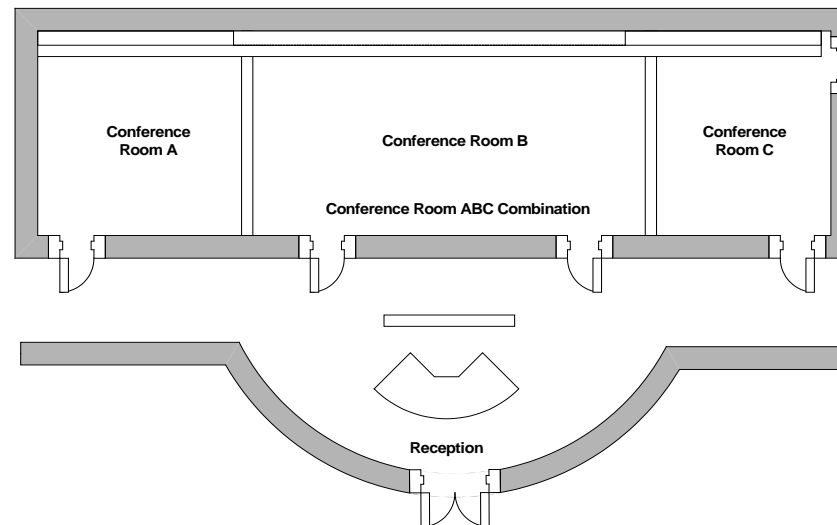

FLOOR PLAN

*Please note that after 6:00 PM, there is an additional charge for HVAC services at $110.00 per hour.